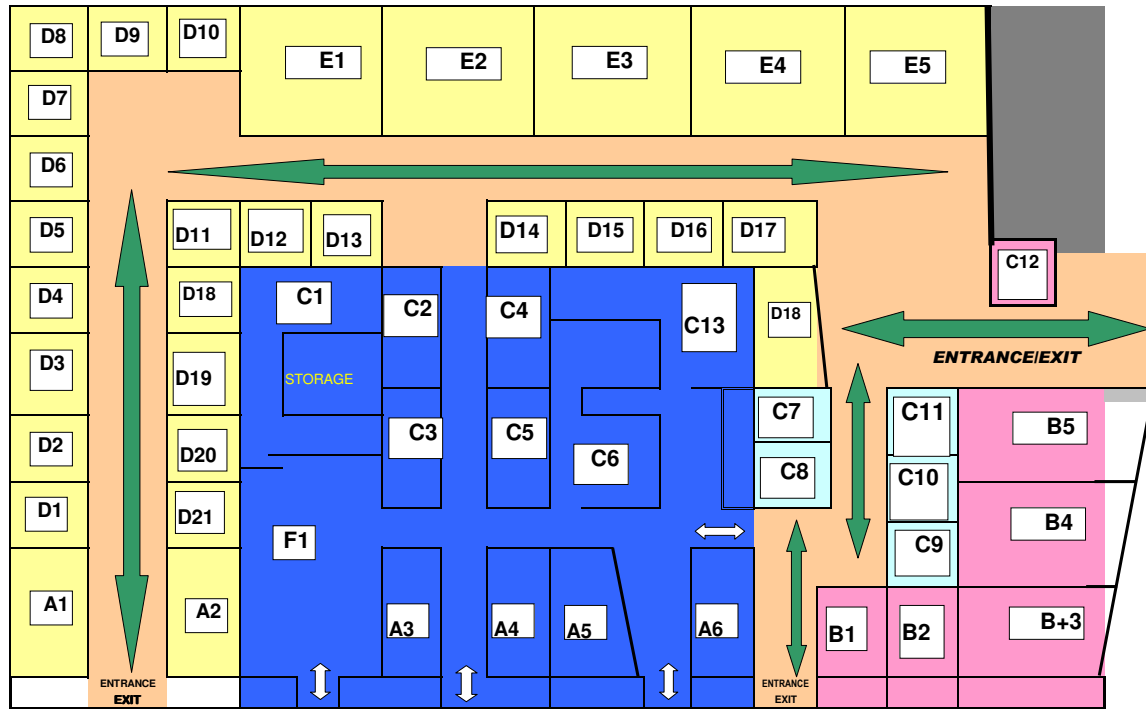

Mansfield County Store

VENDOR SPACE LAYOUT-COVERED BRIDGE FESTIVAL

LEGEND

WALKWAY

OUTDOOR DECK

INSIDE

PORCH

OUTSIDE/ FOOD

← TO HISTORIC MILL

---- SOUTH MILL ROAD ----

TO PARKING →